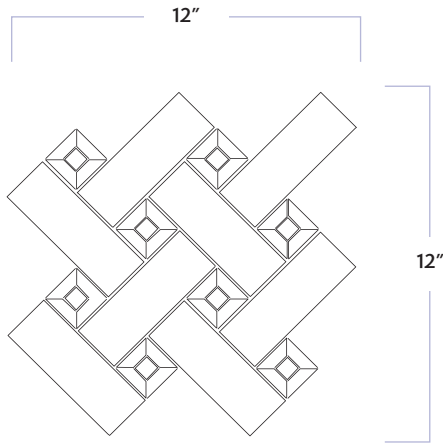

Sterling Row™

Tailor Made

DATE REVISED: SEPTEMBER 2023

WALKER ZANGER™

MATERIAL	Porcelain & Natural Stone
FINISH	Natural
THICKNESS	3/8"
SHEET SIZE	12" x 12"
COVERAGE SQFT/PIECE	1.1114 SqFt
MOUNTING	Mesh

AVAILABLE COLORS